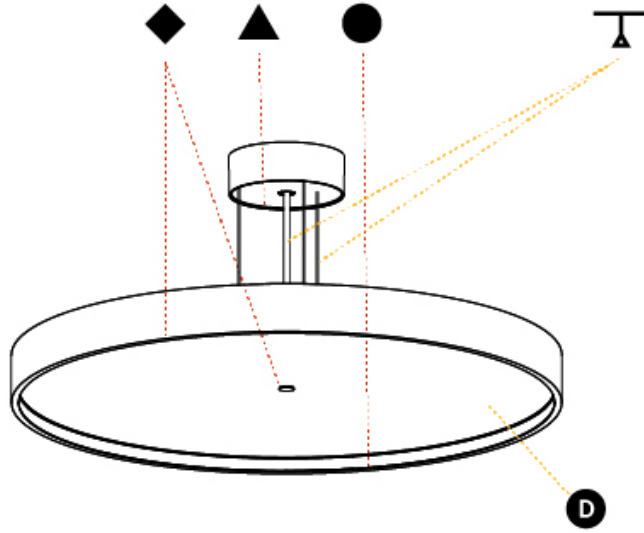

SIGN DIVA KORONA SUSPENSION

A300014-

PROJECT

TYPE

SPECIFIER

QUANTITY

DATE

A