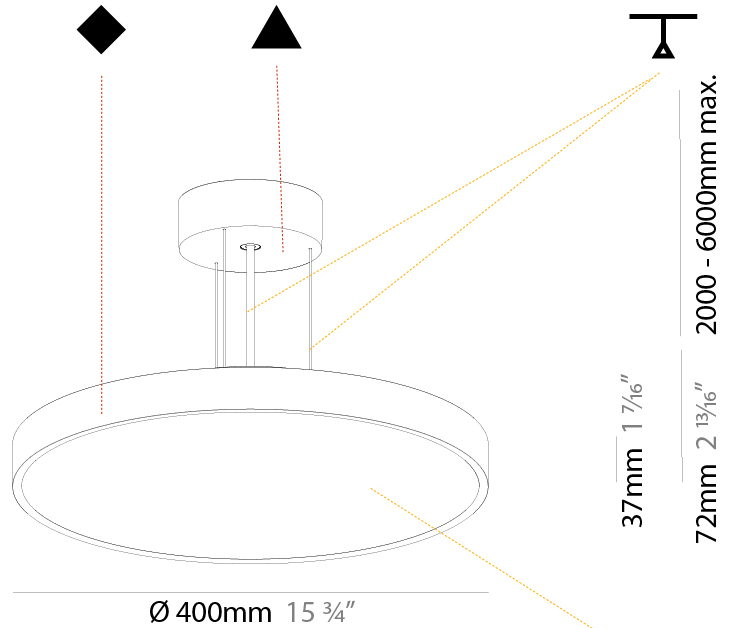

GENERAL

Series: Sign Diva
Subseries: Sign Diva
Brand: Prolicht
Division: Architectural
Mounting Type: Suspension
Mounting Location: Ceiling
Subcategory: Pendant

PHYSICAL

Shape: Round
Diameter (mm): 400
Diameter (in): 15 3/4
Height (mm): 72
Height (in): 2 13/16
Max. Overall Height (mm): 2072
Max. Overall Height (in): 81 3/16
Light Distribution: Direct
Weight (kg): 2.972
Weight (lbs): 6.55
Diffuser: PMMA - Opal / Micro-Prism / Sparkling Secret / Vintage Industrial with Shine Ring
Fixture Finish: SSR / BKV / CWI / CRY / HAB / UFT / ITA / RUA / FTG / MYG / LOD / PUS / FRO / FUP / KIA / POP / BLS / SPG / MEY / GOH / GUM / CHC / COM / ABZ / JAG / OBR / MOS / ROR
Fixture Material: Extruded Aluminum / Steel
Cable Details: 2000mm or 6000mm Transparent Cable

ELECTRICAL

Lamp Type: LED (Zhaga Standard)
Input Wattage (W): 19.8
Total Output Wattage (W): 16
Dimming: Tri-Mode (Non-Dimming and Phase Dimming (120Vac only) and 0-10V Dimming)
Driver Included: Yes
Driver Location: Integrated
Driver Type: Constant Current - Universal
Driver Class: Class 2
Input Voltage (V): 120 - 277
Constant Current (MA): 500

LED

Color Temperature (°K): 2700 / 3000 / 3500 / 4000
Max. Delivered Lumen (lm): 1160 / 1733 / 1741 / 1776
CRI: >90 CRI
Lamp Life (hrs): 50000

OPTICAL

RATINGS AND CERTIFICATIONS

Certified By: Certified for North American Standards
IP rating: IP20

PROJECT
TYPE
SPECIFIER
QUANTITY
DATE

A