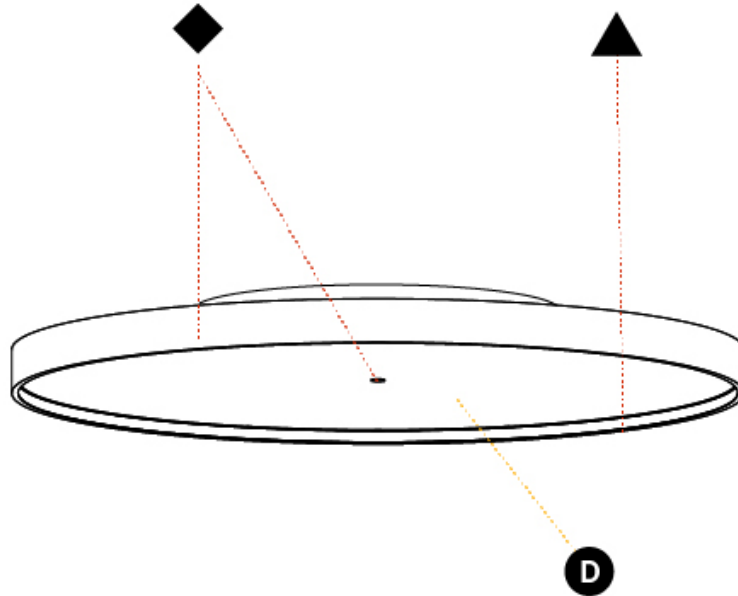

SIGN DIVA KORONA SURFACE

A3D103-

PROJECT

TYPE

SPECIFIER

QUANTITY

DATE