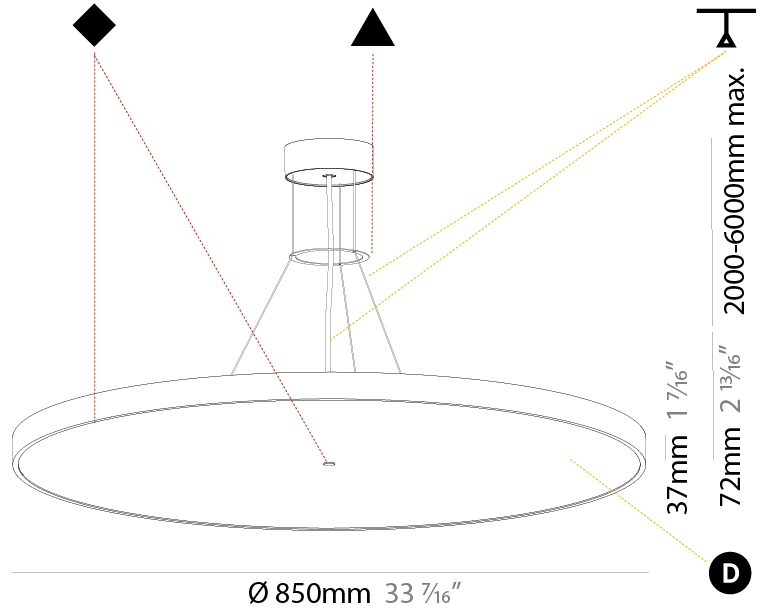

GENERAL

Series: Sign Diva
Subseries: Sign Diva
Brand: Prolicht
Division: Architectural
Mounting Type: Suspension
Mounting Location: Ceiling
Subcategory: Pendant

PHYSICAL

Shape: Round
Diameter (mm): 850
Diameter (in): 33 ⁷/₁₆"
Height (mm): 72
Height (in): 2 ¹³/₁₆"
Max. Overall Height (mm): 6072
Max. Overall Height (in): 239 ⁷/₁₆"
Light Distribution: Direct / Indirect
Weight (kg): 14.868
Weight (lbs): 32.78
Diffuser: PMMA - Opal / Micro-Prism / Sparkling Secret / Vintage Industrial
Fixture Finish: SSR / BKV / CWI / CRY / HAB / UFT / ITA / RUA / FTG / MYG / LOD / PUS / FRO / FUP / KIA / POP / BLS / SPG / MEY / GOH / GUM / CHC / COM / ABZ / JAG / OBR / MOS / ROR
Fixture Material: Extruded Aluminum / Steel
Cable Details: 2000mm or 6000mm Transparent Cable

ELECTRICAL

Lamp Type: LED (Zhaga Standard)
Input Wattage (W): 118.8
Total Output Wattage (W): 94.8
Dimming: Tri-Mode (Non-Dimming and Phase Dimming (120Vac only) and 0-10V Dimming)
Driver Included: Yes
Driver Location: Integrated
Driver Type: Constant Current - Universal
Driver Class: Class 2
Input Voltage (V): 120 - 277
Constant Current (MA): 600 / 350

LED

Color Temperature (°K): 2700 / 3000 / 3500 / 4000
Max. Delivered Lumen (lm): 9880 / 12310 / 12554 / 12810
CRI: >90 CRI
Lamp Life (hrs): 50000

OPTICAL

RATINGS AND CERTIFICATIONS

Certified By: Certified for North American Standards
IP rating: IP20

PROJECT
TYPE
SPECIFIER
QUANTITY
DATE