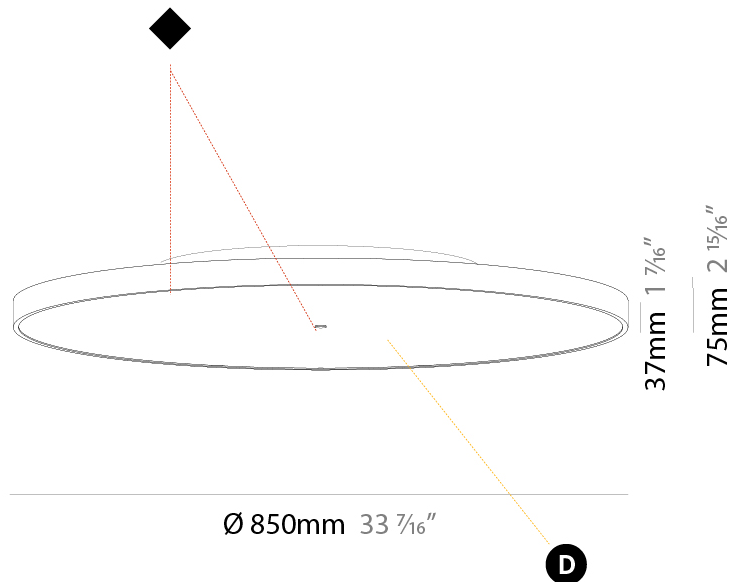

GENERAL

Series: Sign Diva
Subseries: Sign Diva
Brand: Prolicht
Division: Architectural
Mounting Type: Surface
Mounting Location: Ceiling
Subcategory: Ambient

PHYSICAL

Shape: Round
Diameter (mm): 850
Diameter (in): 33 7/16
Height (mm): 75
Height (in): 2 15/16
Light Distribution: Direct
Weight (kg): 12.925
Weight (lbs): 28.495
Diffuser: PMMA - Opal/Micro-Prism/Sparkling Secret/Vintage Industrial with Shine Ring
Fixture Finish: SSR / BKV / CWI / CRY / HAB / UFT / ITA / RUA / FTG / MYG / LOD / PUS / FRO / FUP / KIA / POP / BLS / SPG / MEY / GOH / GUM / CHC / COM / ABZ / JAG / OBR / MOS / ROR
Fixture Material: Extruded Aluminum / Steel

ELECTRICAL

Lamp Type: LED (Zhaga Standard)
Input Wattage (W): 96.8
Total Output Wattage (W): 76.8
Dimming: Tri-Mode (Non-Dimming and Phase Dimming (120Vac only) and 0-10V Dimming)
Driver Included: Yes
Driver Location: Integrated
Driver Type: Constant Current - Universal
Driver Class: Class 2
Input Voltage (V): 120 - 277
Constant Current (MA): 600

LED

Color Temperature (°K): 3000 / 3500 / 4000
Max. Delivered Lumen (lm): 11160 / 11388 / 11620
CRI: >90 CRI
Lamp Life (hrs): 50000

OPTICAL

RATINGS AND CERTIFICATIONS

Certified By: Certified for North American Standards
IP rating: IP20